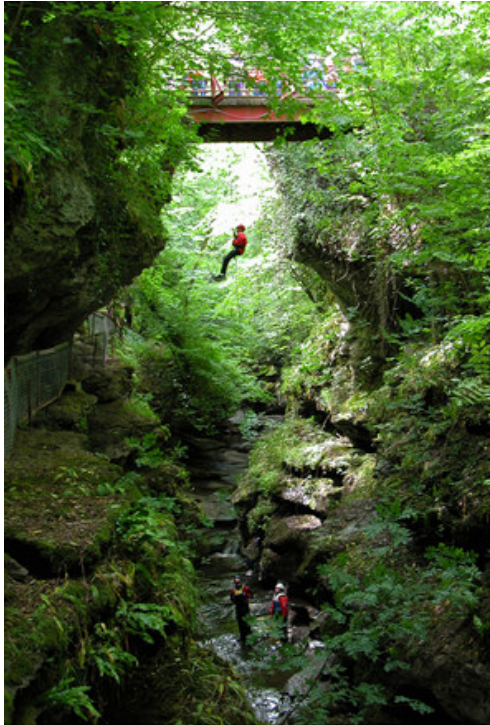

Life is a daring adventure...
...or nothing at all

Adventure Activities

Abseil & Gorge Adventure

How Stean is a hidden limestone Gorge in the heart of Nidderdale.

A metal bridge built by a military team in the 1970s spans the 67ft drop and is the point where we will enter the gorge.

The abseil from the bridge is not for the fainthearted. You control your descent via an abseil rope, with the use of a figure 8 descender. We ensure your safety with a safety rope controlled by one of our highly experienced and qualified instructors.

On entering the gorge you pass the weathered limestone walls of the gorge, landing in one of the shallower spots!

Once the group is down, the adventure continues as you explore the gorge, first by walking upstream through pools, clambering over short falls and exploring caves.

On the return to the exit point you will have the chance to slide down parts of the gorge and swim through the deepest section.

What to Wear

We will provide wetsuits, splash tops buoyancy aids and helmets. We advise that all participants wear long sleeves and long trousers, even in Summer. The rock can be unforgiving, and knocks and grazes are not uncommon.

A fleece and a warm hat are recommended.

Trainers or walking boots are ideal footwear. Wellington boots are NOT acceptable.

Please note that you WILL get wet.

You will need to bring a complete change of clothing, including footwear.